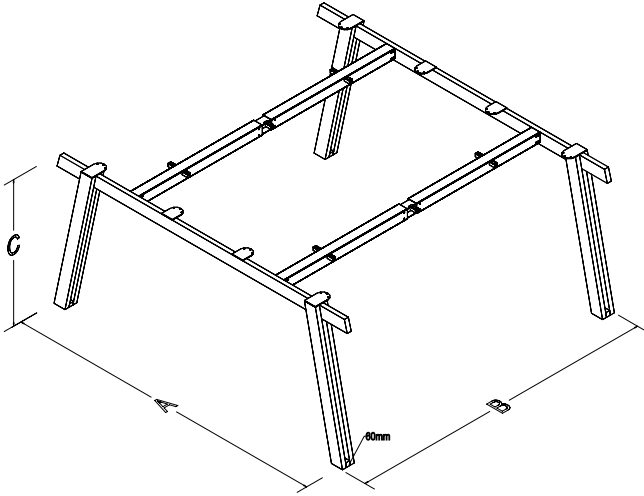

A	1400	1600		
B	1400	1600	1800	
C	720