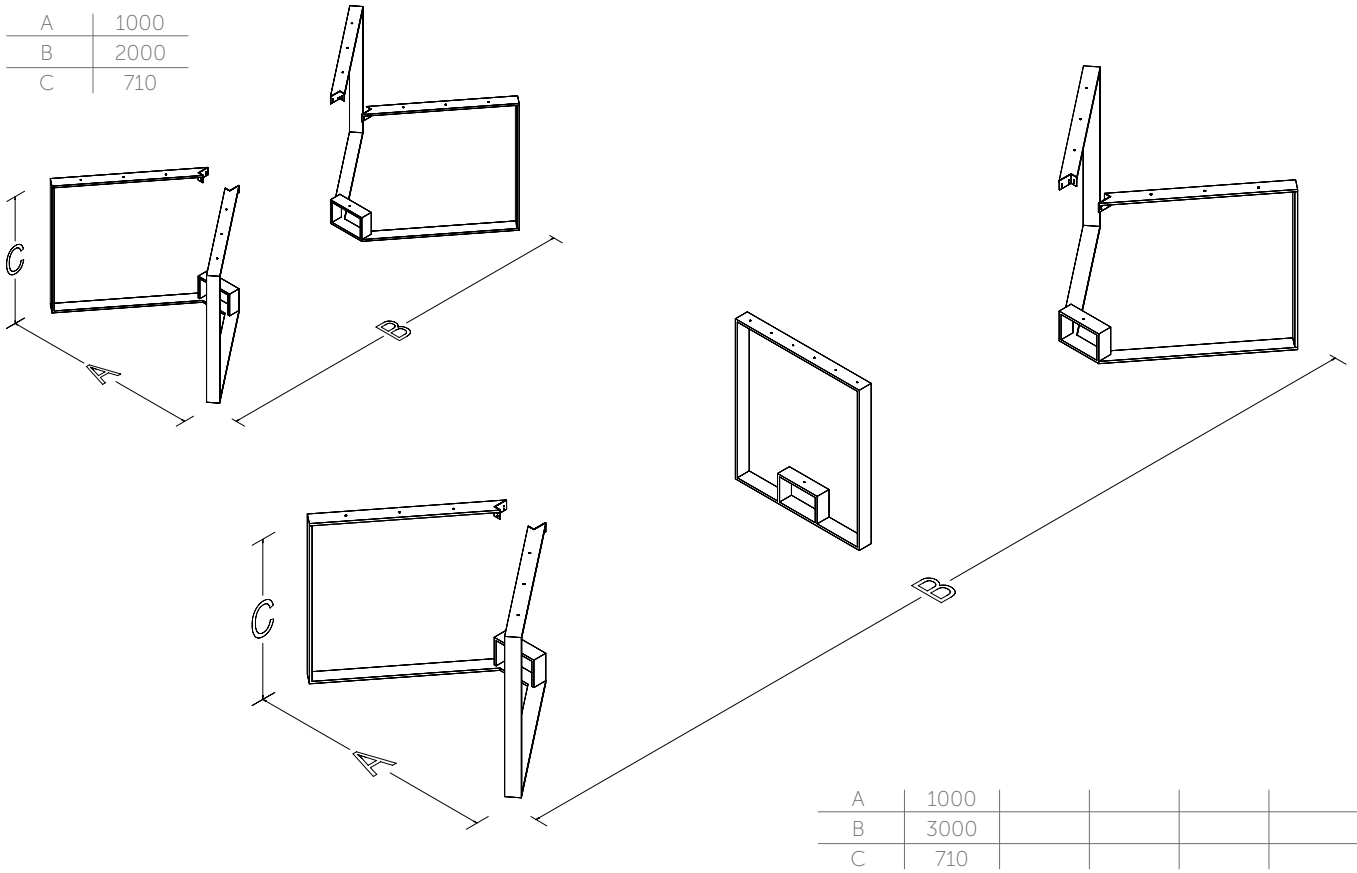

BEST

A	1000
B	2000
C	710

Renkler
Colors

9006 TEX

9016 TEX

7016 TEX

9005 TEX