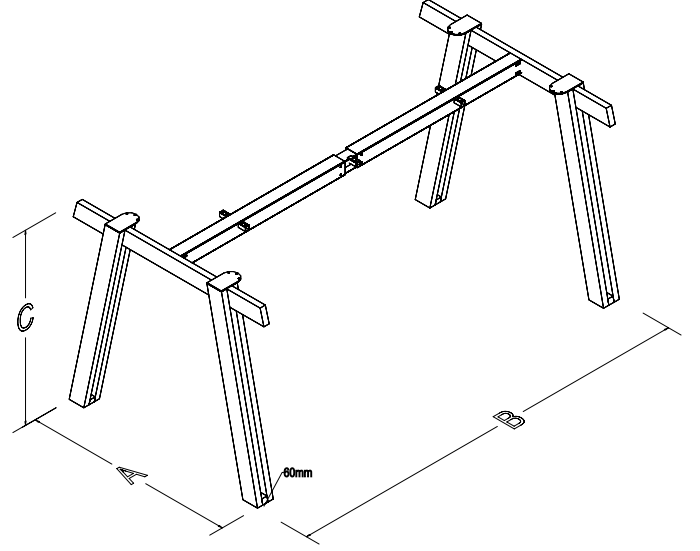

TWIN

A	700	800	900	
B	1200	1400	1600	1800
C	720