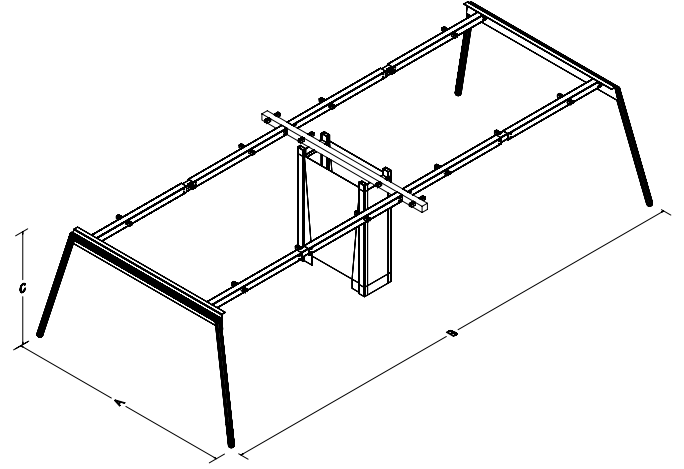

A	1400	1600			
B	2400	2800	3200		
C	720				

TEKNİK ÖZELLİKLERİ

Ürünlerimizin standart yüksekliği 720 mm'dir. Ürünümüzde tabla ölçünüze göre sabit veya teleskopik travers kullanılmaktadır. Ürünlerimizde elektrostatik toz boya uygulanmaktadır. Özel ölçülerde üretim, demonte şekilde sevkiyat. Ürünlerimiz patentlidir.

TECHNICAL SPECIFICATIONS

The standard height of our products is 720 mm. Either fixed or telescopic traverse can be used according to the measurements of the table. Electrostatic powder coating technique is applied to our products. Production in custom sizes and demounted shipment. Our products have been patented.

Renkler
Colors

9006 TEX

9016 TEX

7016 TEX

9005 TEX