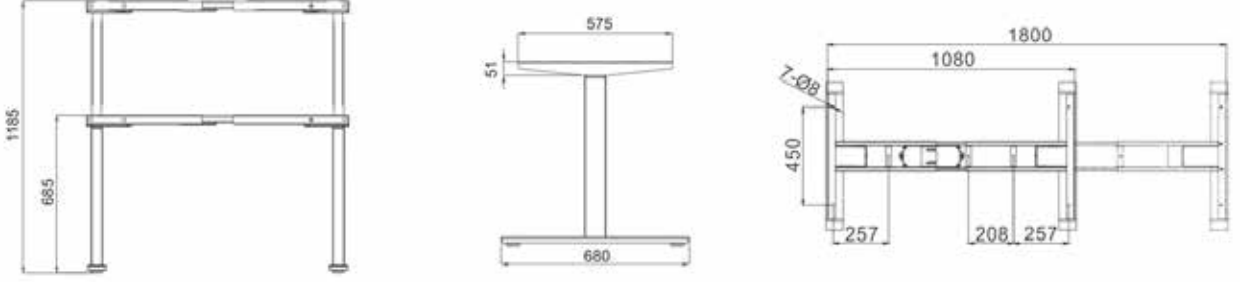

ELEKTRİKLI ÇALIŞMA MASASI

ELECTRIC STUDY DESK

ÜRÜN ÖZELLİKLERİ

1. Ayarlanabilir yükseklik aralığı: 720-1200mm
2. Çerçeve genişletilebilir aralığı: 1080-1800mm
3. Delik ayak tasarımı yok, çerçevenin dışında vida yok
4. Yük kapasitesi: 1250N
5. Maksimum hız: 32 mm/sn
6. Düşük gürültü seviyesi: Yüksüz durumda <50dB
7. Çarpışma önleyici güvenlik koruması
8. Düşük bekleme gücü <0.1W
9. Yüzey: standart renklerde toz boya: Beyaz(RAL9016), Siyah(RAL9005), Gri(RAL9006)

PRODUCT FEATURES

1. Adjustable height range: 720-1200mm
2. Frame extendable range: 1080-1800mm
3. No hole leg design, no screw on the outside of frame
4. Load capacity: 1250N
5. Max speed: 32mm/s
6. Low noise level: <50dB with no-load condition
7. Anti-collision safety protection
8. Low standby power <0.1W
9. Surface: powder coating with standard colors: White(RAL9016), Black(RAL9005), Grey(RAL9006)