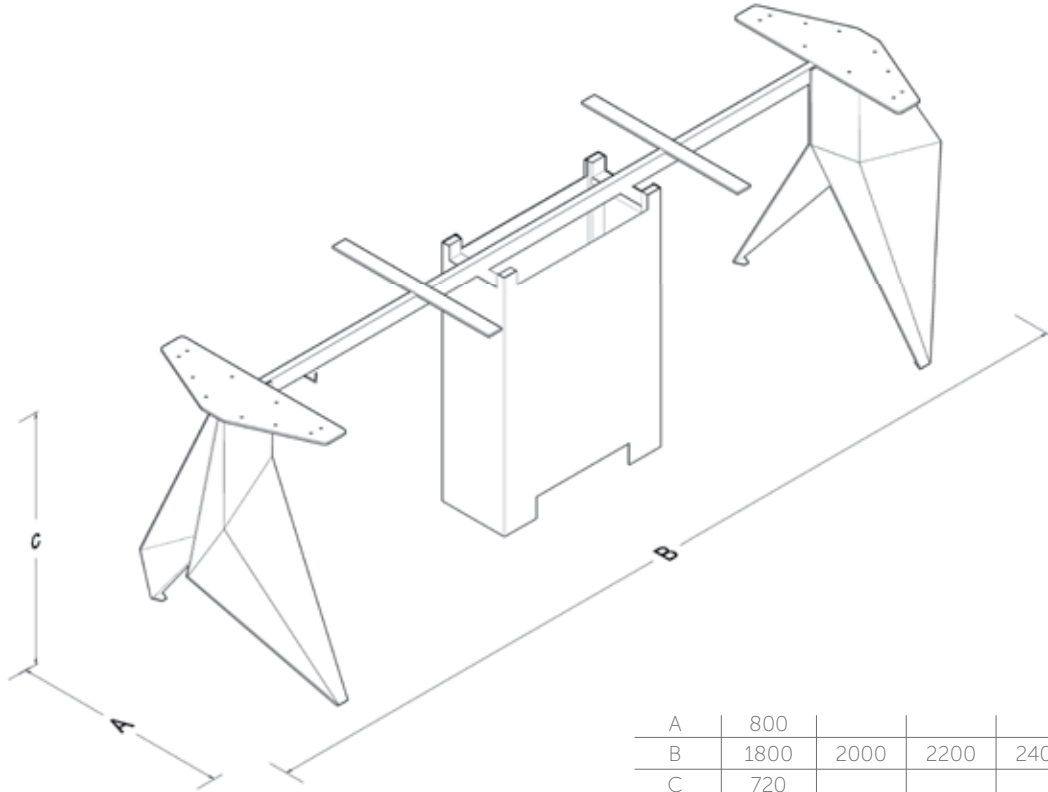

REGOR

A	800				
B	1800	2000	2200	2400	2600
C	720