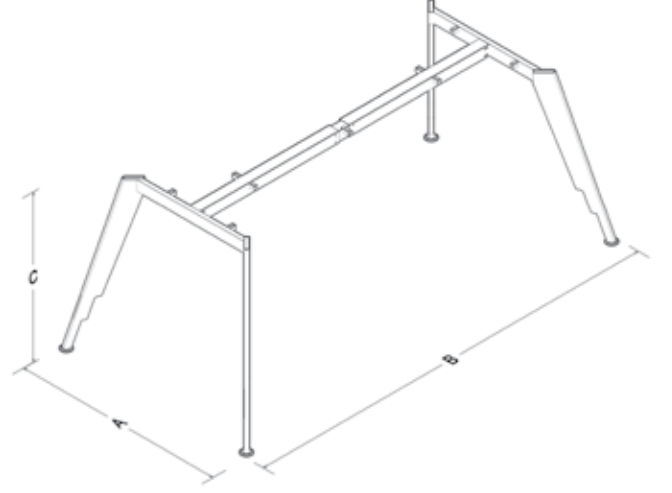

BIOF

A	500	600	700	800	900
B	1200	1400	1600	1800	
C	720