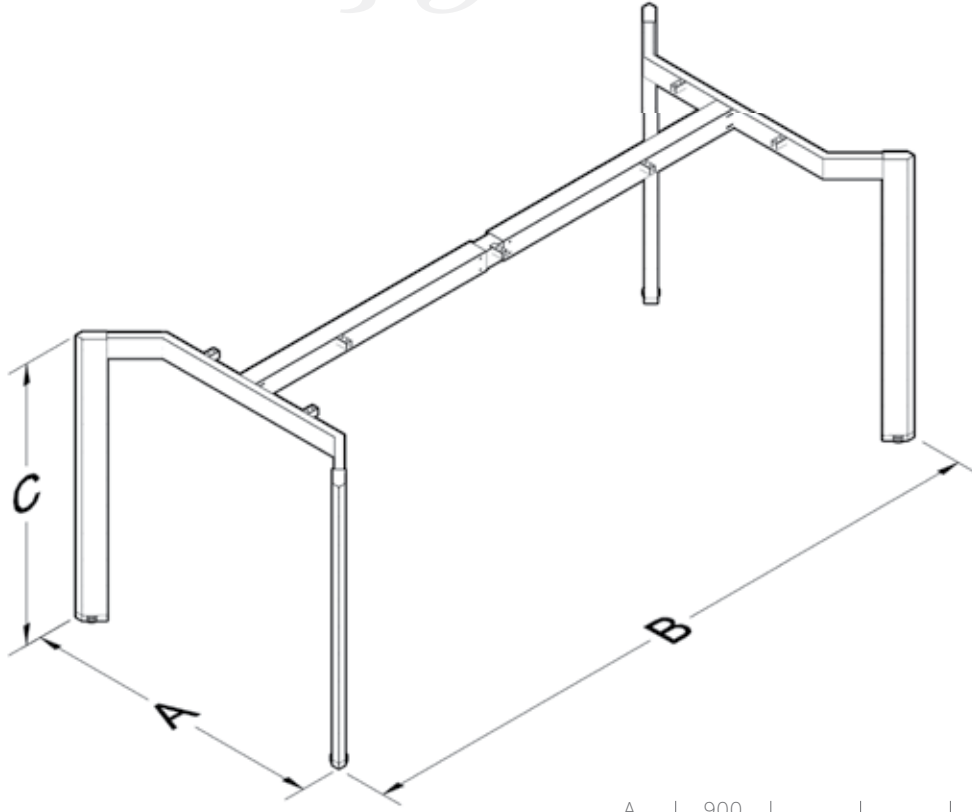

Beşgen

BEŞGEN

A	900				
B	1800	2000	2200		
C	720