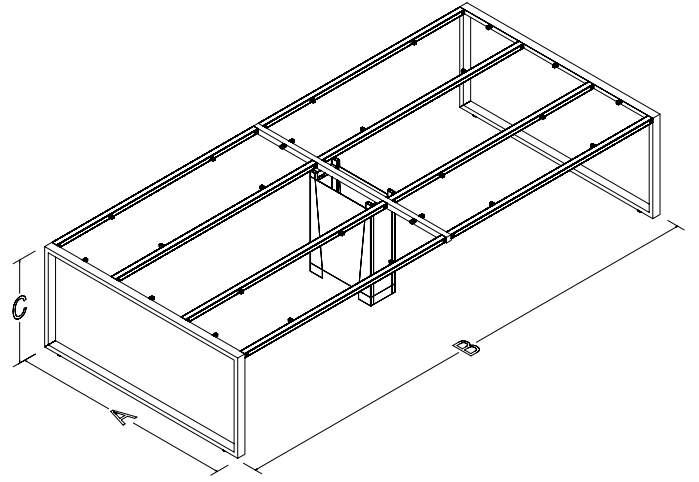

A	1400	1600			
B	2400	2800	3200		
C	720				

TEKNİK ÖZELLİKLERİ

Ürünlerimizin standart yüksekliği 720 mm'dir. Ürünümüzde tabla ölçünüze göre sabit veya teleskopik travers kullanılmaktadır. Ürünlerimizde elektrostatik toz boya uygulanmaktadır. Özel ölçülerde üretim, demonte şekilde sevkiyat. Ürünlerimiz patentlidir.

TECHNICAL SPECIFICATIONS

The standard height of our products is 720 mm. Either fixed or telescopic traverse can be used according to the measurements of the table. Electrostatic powder coating technique is applied to our products. Production in custom sizes and demounted shipment. Our products have been patented.

Renkler Colors

9006 TEX

9016 TEX

7016 TEX

9005 TEX