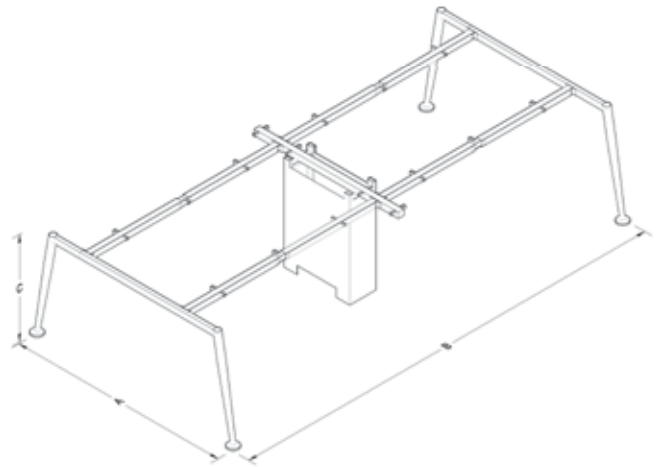

A	1400				
B	2400	2800	3200		
C	720				

TEKNİK ÖZELLİKLERİ

Ürünlerimizin standart yüksekliği 720 mm'dir. Ürünümüzde tabla ölçünüze göre sabit veya teleskopik travers kullanılmaktadır. Ürünlerimizde elektrostatik toz boya uygulanmaktadır. Özel ölçülerde üretim, demonte şekilde sevkiyat. Ürünlerimiz patentlidir.

TECHNICAL SPECIFICATIONS

The standard height of our products is 720 mm. Either fixed or telescopic traverse can be used according to the measurements of the table. Electrostatic powder coating technique is applied to our products. Production in custom sizes and demounted shipment. Our products have been patented.

Renkler Colors

9006 TEX

9016 TEX

7016 TEX

9005 TEX