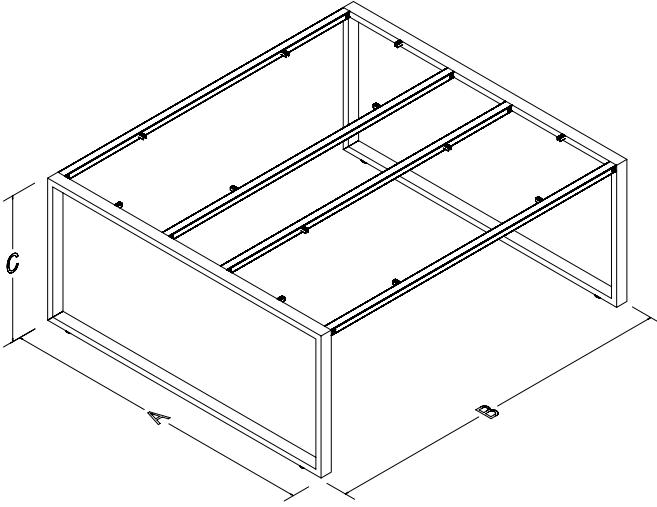

A	1400	1600			
B	1400	1600	1800		
C	720