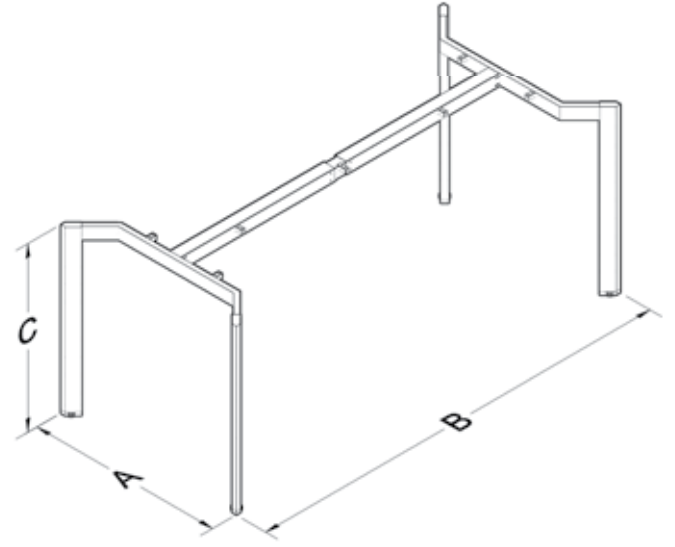

Beşgen BEŞGEN

A	600	700	800	900	
B	1200	1400	1600	1800	
C	720