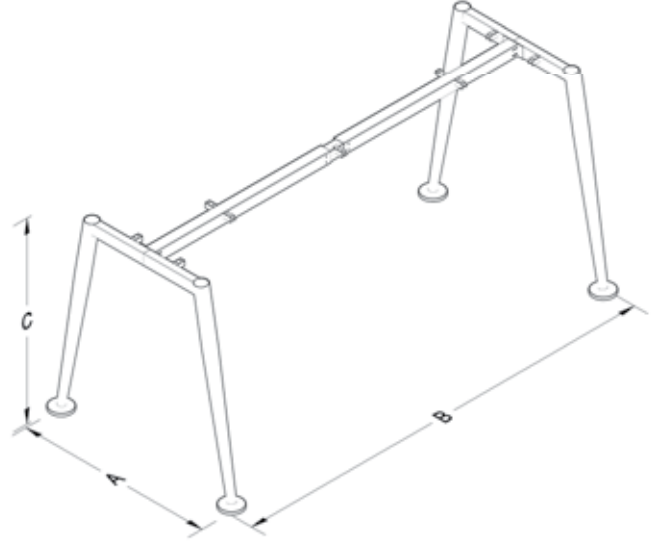

ATLAS

A	500	600	700	800	900
B	1200	1400	1600	1800	
C	720