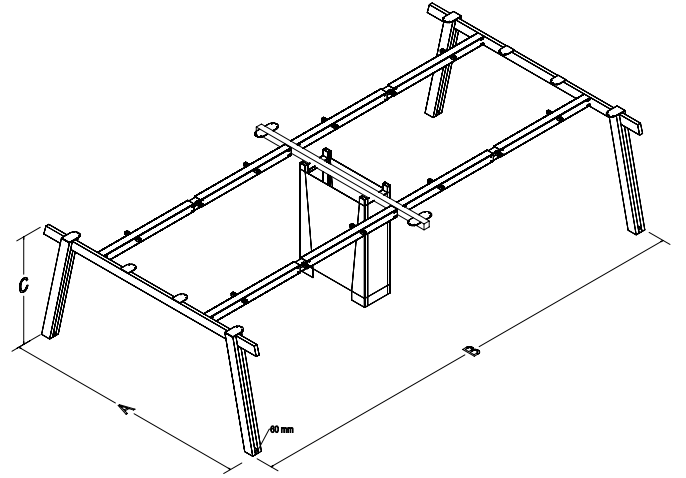

A	1400	1600		
B	2400	2800	3200	
C	720			

TEKNİK ÖZELLİKLERİ

Ürünlerimizin standart yüksekliği 720 mm'dir. Ürünümüzde tabla ölçünüze göre sabit veya teleskopik travers kullanılmaktadır. Ürünlerimizde elektrostatik toz boya uygulanmaktadır. Özel ölçülerde üretim, demonte şekilde sevkiyat. Ürünlerimiz patentlidir.

TECHNICAL SPECIFICATIONS

The standard height of our products is 720 mm. Either fixed or telescopic traverse can be used according to the measurements of the table. Electrostatic powder coating technique is applied to our products. Production in custom sizes and demounted shipment. Our products have been patented.

Renkler Colors

9006 TEX

9016 TEX

7016 TEX

9005 TEX