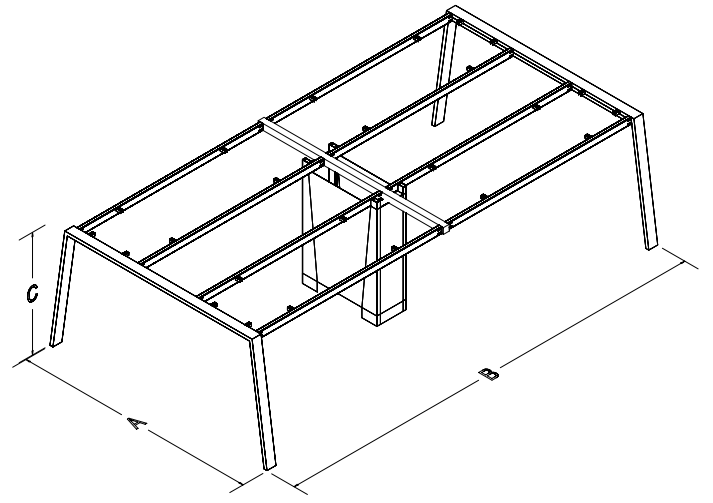

A	1400				
B	2400	2800	3200		
C	720				

TEKNİK ÖZELLİKLERİ

Ürünlerimizin standart yüksekliği 720 mm'dir. Ürünümüzde tabla ölçünüze göre sabit veya teleskopik travers kullanılmaktadır. Ürünlerimizde elektrostatik toz boya uygulanmaktadır. Özel ölçülerde üretim, demonte şekilde sevkiyat. Ürünlerimiz patentlidir.

TECHNICAL SPECIFICATIONS

The standard height of our products is 720 mm. Either fixed or telescopic traverse can be used according to the measurements of the table. Electrostatic powder coating technique is applied to our products. Production in custom sizes and demounted shipment. Our products have been patented.

Renkler
Colors

9006 TEX

9016 TEX

7016 TEX

9005 TEX