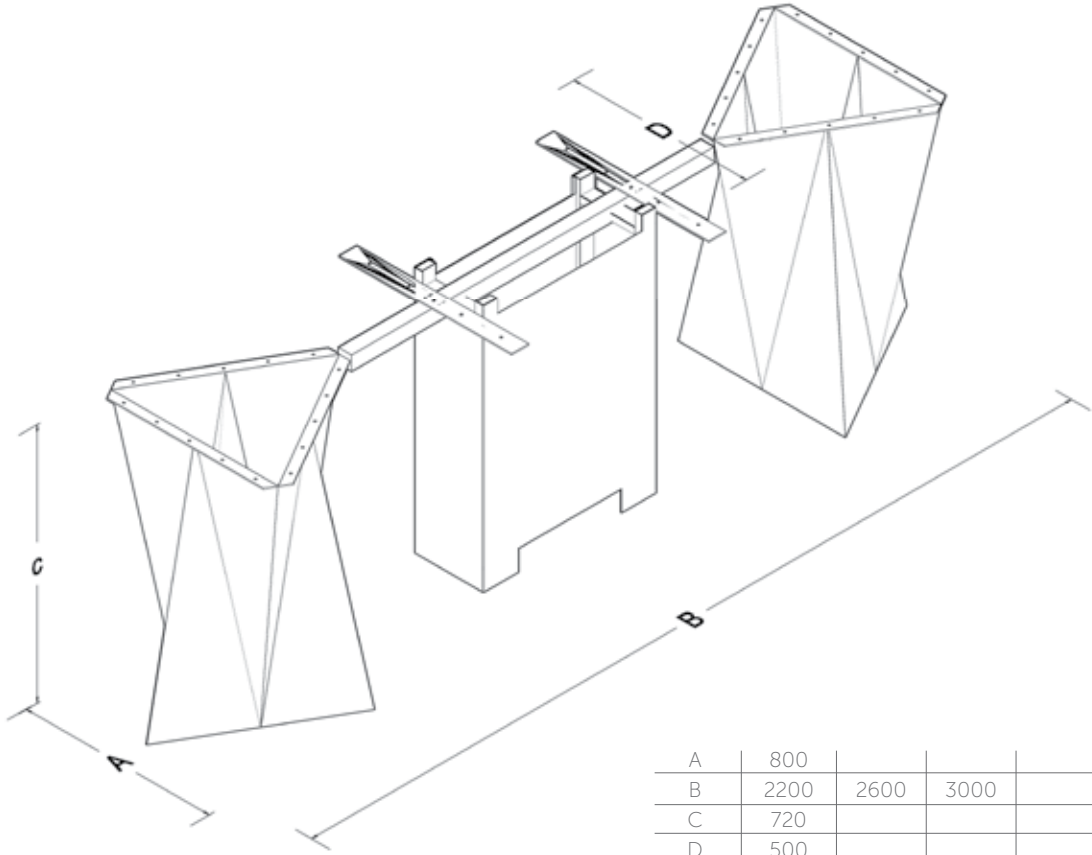

KASTRA

A	800				
B	2200	2600	3000		
C	720				
D	500