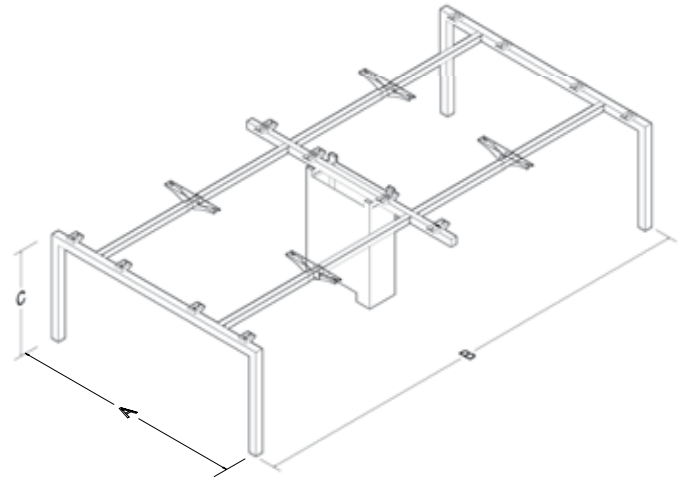

A	1400	1600			
B	2400	2800	3200		
C	720				

TEKNİK ÖZELLİKLERİ

Ürünlerimizin standart yüksekliği 720 mm'dir. Ürünümüzde tabla ölçünüze göre sabit veya teleskopik travers kullanılmaktadır. Ürünlerimizde elektrostatik toz boya uygulanmaktadır. Özel ölçülerde üretim, demonte şekilde sevkiyat. Ürünlerimiz patentlidir.

TECHNICAL SPECIFICATIONS

The standard height of our products is 720 mm. Either fixed or telescopic traverse can be used according to the measurements of the table. Electrostatic powder coating technique is applied to our products. Production in custom sizes and demounted shipment. Our products have been patented.

Renkler Colors

9006 TEX	9016 TEX	7016 TEX	9005 TEX