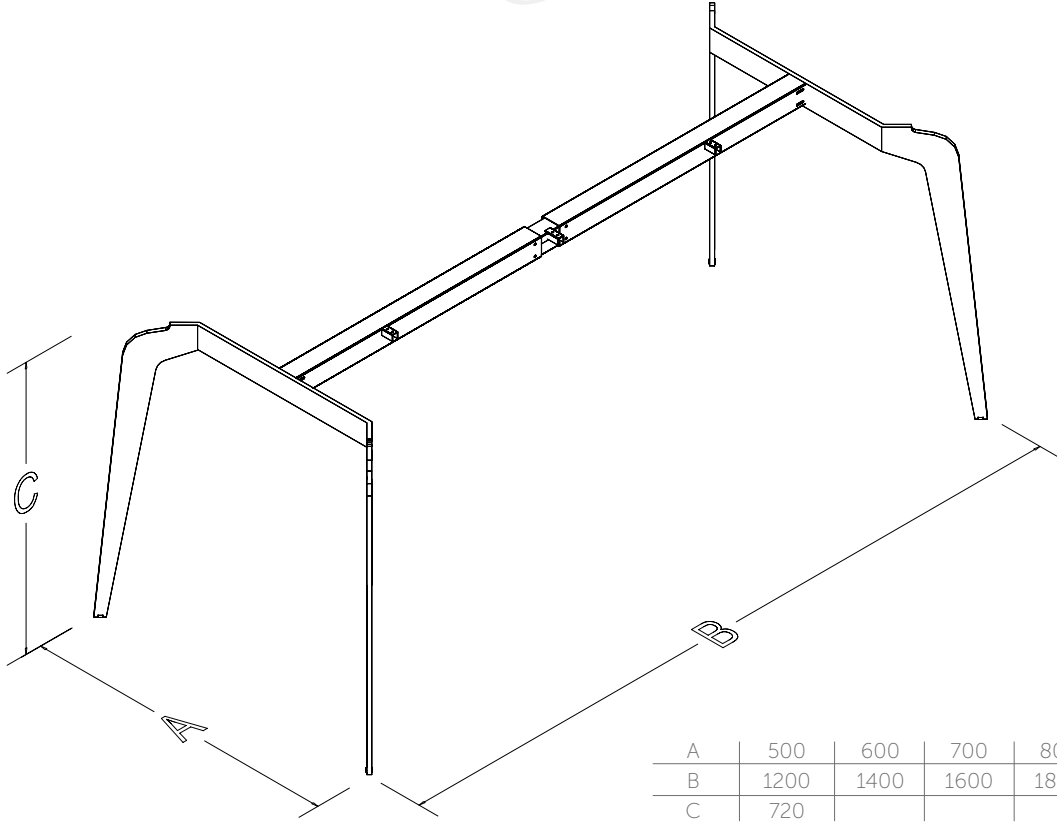

REGULUS

A	500	600	700	800	900
B	1200	1400	1600	1800	
C	720