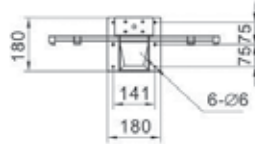

BBS35VT-1000