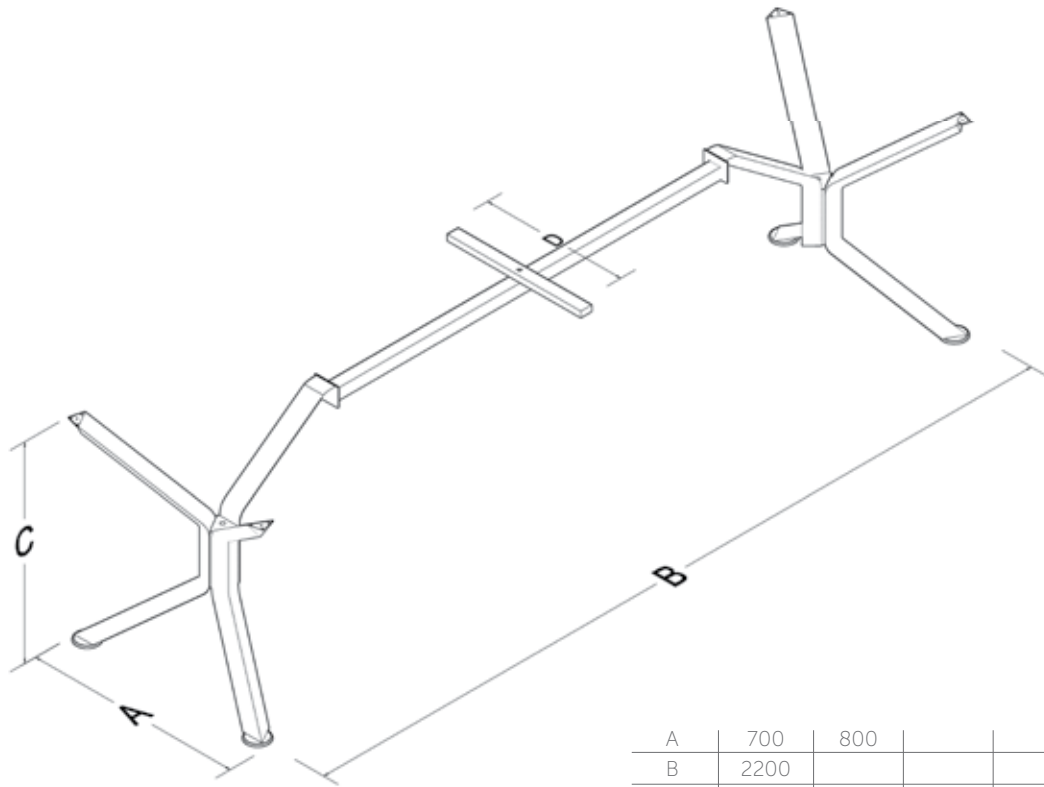

ORION

A	700	800			
B	2200				
C	720				
D	500