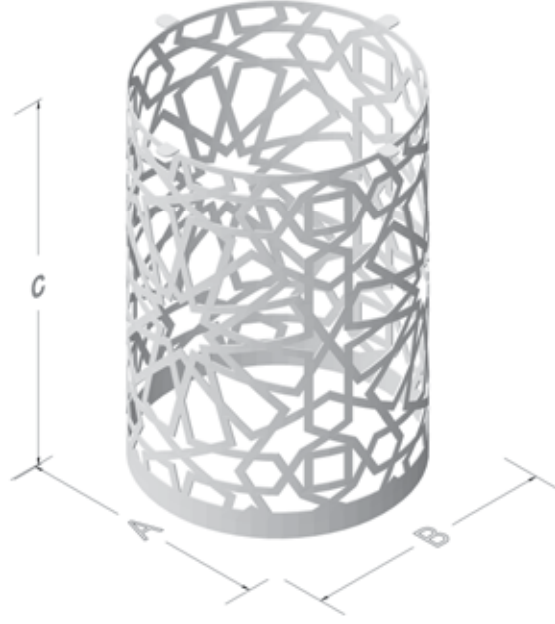

Selçuklu

A	480				
B	480				
C	720