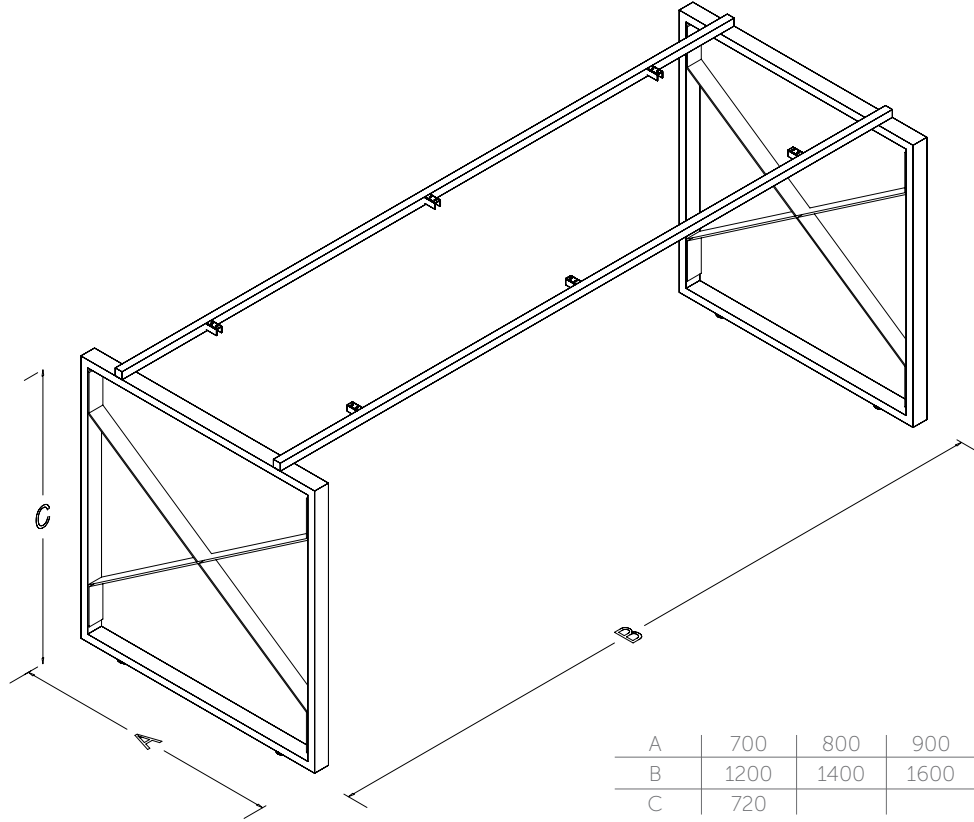

A	700	800	900		
B	1200	1400	1600	1800	2000
C	720