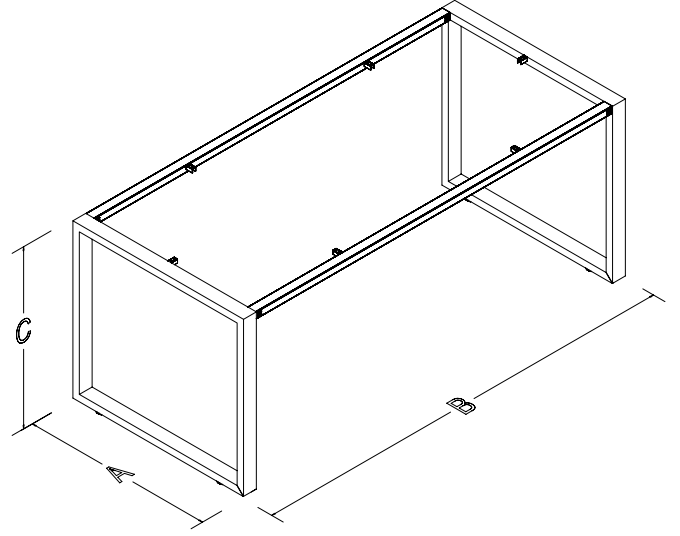

A	600	700	800	900	
B	1200	1400	1600	1800	
C	720