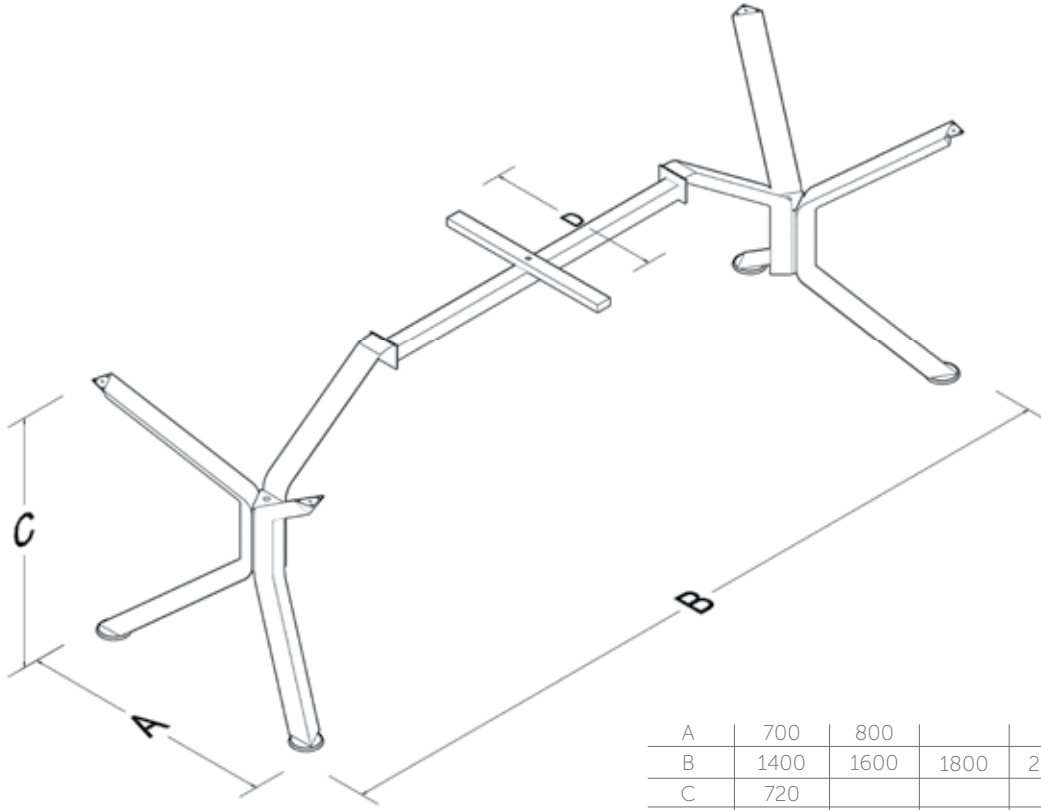

ORION

A	700	800			
B	1400	1600	1800	2000	
C	720				
D	500