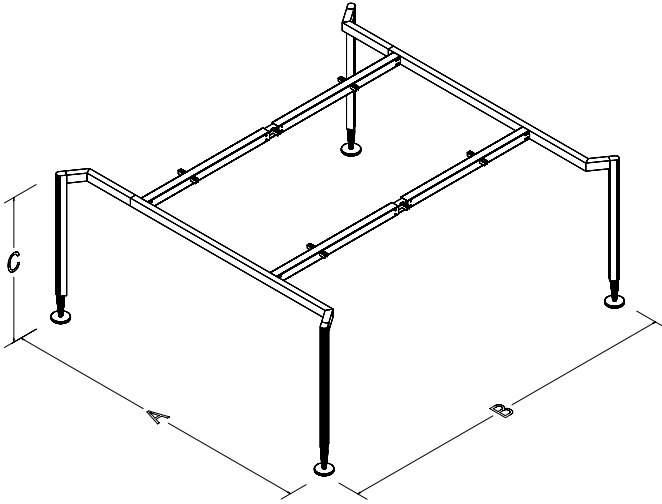

A	1400	1600		
B	1400	1600	1800	
C	720