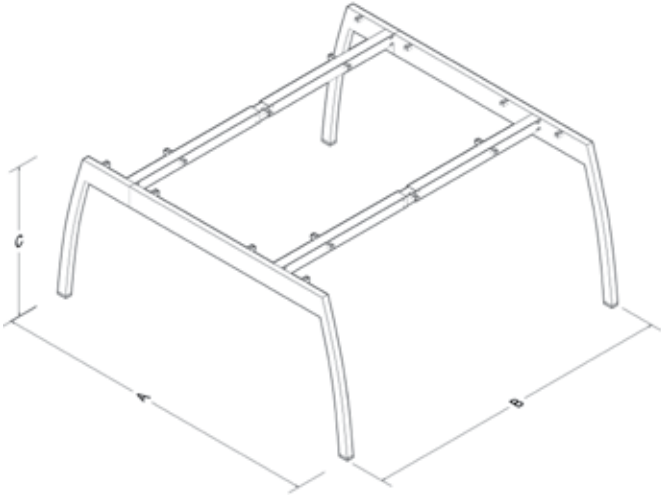

A	1400	1600			
B	1400	1600	1800		
C	720				

TEKNİK ÖZELLİKLERİ

Ürünlerimizin standart yüksekliği 720 mm'dir. Ürünümüzde tabla ölçünüze göre sabit veya teleskopik travers kullanılmaktadır. Ürünlerimizde elektrostatik toz boya uygulanmaktadır. Özel ölçülerde üretim, demonte şekilde sevkiyat. Ürünlerimiz patentlidir.