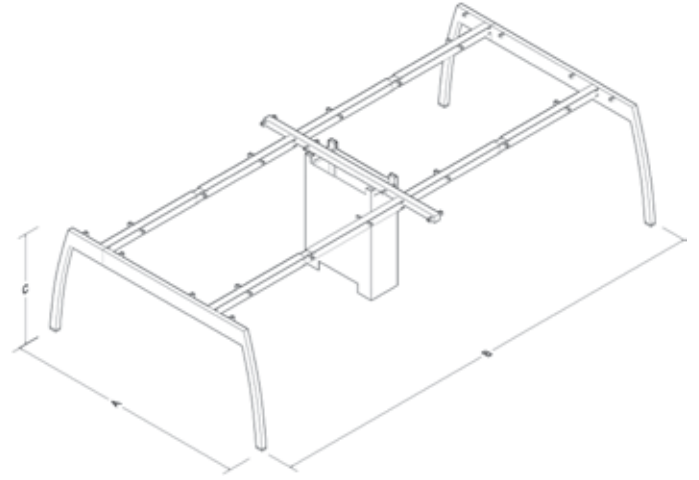

TECHNICAL SPECIFICATIONS

The standard height of our products is 720 mm. Either fixed or telescopic traverse can be used according to the measurements of the table. Electrostatic powder coating technique is applied to our products. Production in custom sizes and demounted shipment. Our products have been patented.

Renkler Colors

			
9006 TEX	9016 TEX	7016 TEX	9005 TEX

ZUBAN

A	600	700	800	900	
B	1200	1400	1600	1800	
C	720				

A	1400	1600			
B	1400	1600	1800		
C	720				

TEKNİK ÖZELLİKLERİ

Ürünlerimizin standart yüksekliği 720 mm'dir. Ürünümüzde tabla ölçünüze göre sabit veya teleskopik travers kullanılmaktadır. Ürünlerimizde elektrostatik toz boya uygulanmaktadır. Özel ölçülerde üretim, demonte şekilde sevkiyat. Ürünlerimiz patentlidir.

A	1400	1600			
B	2400	2800	3200		
C	720				

TECHNICAL SPECIFICATIONS

The standard height of our products is 720 mm. Either fixed or telescopic traverse can be used according to the measurements of the table. Electrostatic powder coating technique is applied to our products. Production in custom sizes and demounted shipment. Our products have been patented.