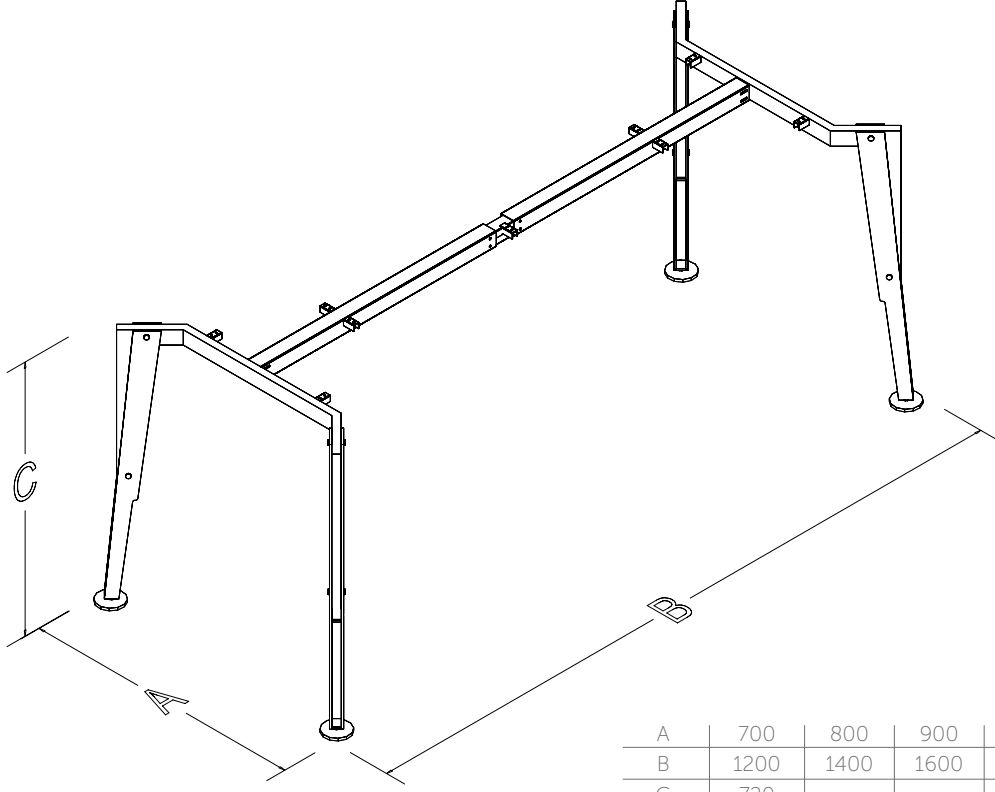

PRO

A	700	800	900	
B	1200	1400	1600	1800
C	720