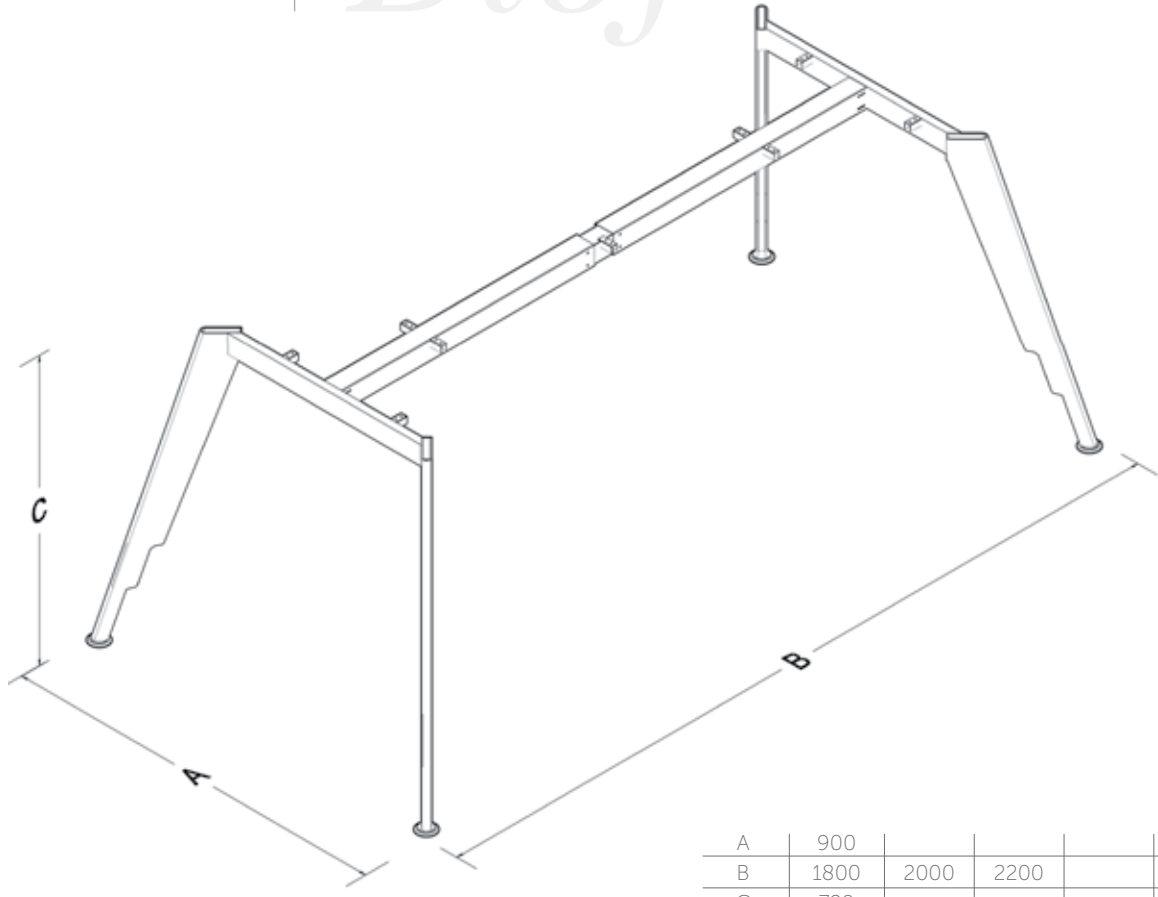

Biof

A	900				
B	1800	2000	2200		
C	720