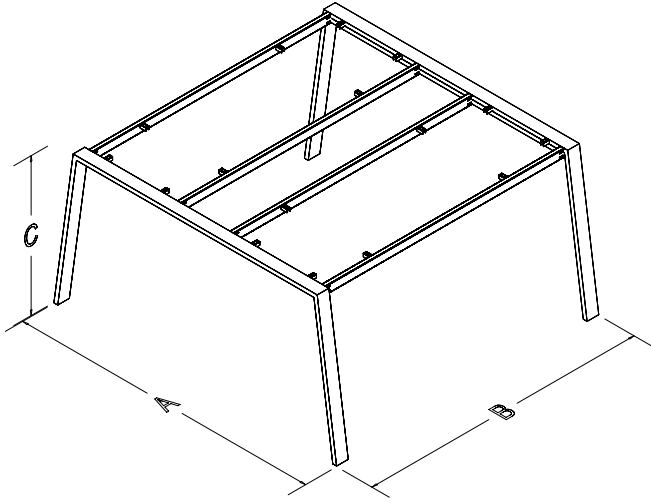

A	1400	1600			
B	1400	1600	1800		
C	720