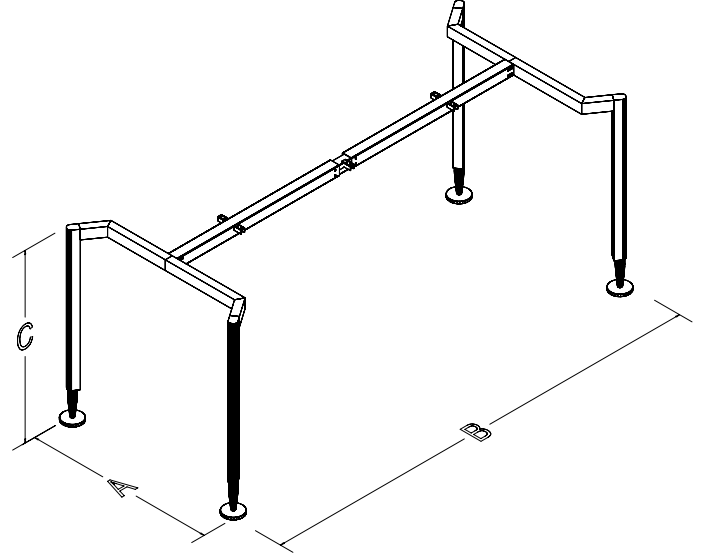

A	600	700	800	900
B	1200	1400	1600	1800
C	720