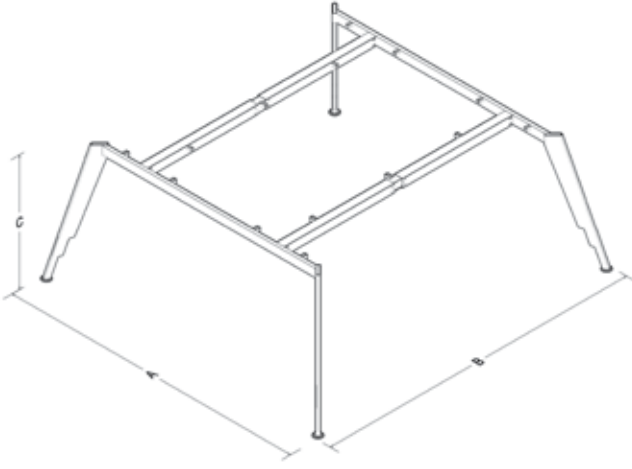

A	1400	1600		
B	1400	1600	1800	
C	720