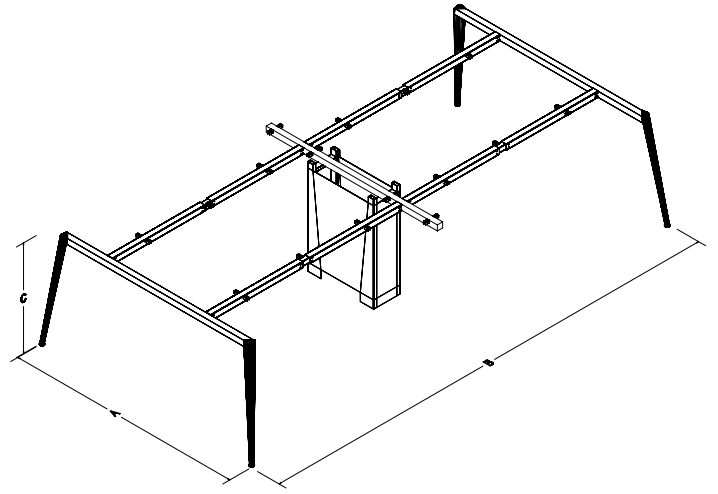

A	1400	1600			
B	2400	2800	3200		
C	720				

TEKNİK ÖZELLİKLERİ

Ürünlerimizin standart yüksekliği 720 mm'dir. Ürünümüzde tabla ölçünüze göre sabit veya teleskopik travers kullanılmaktadır. Ürünlerimizde elektrostatik toz boya uygulanmaktadır. Özel ölçülerde üretim, demonte şekilde sevkiyat. Ürünlerimiz patentlidir.

TECHNICAL SPECIFICATIONS

The standard height of our products is 720 mm. Either fixed or telescopic traverse can be used according to the measurements of the table. Electrostatic powder coating technique is applied to our products. Production in custom sizes and demounted shipment. Our products have been patented.

Renkler Colors

9006 TEX

9016 TEX

7016 TEX

9005 TEX