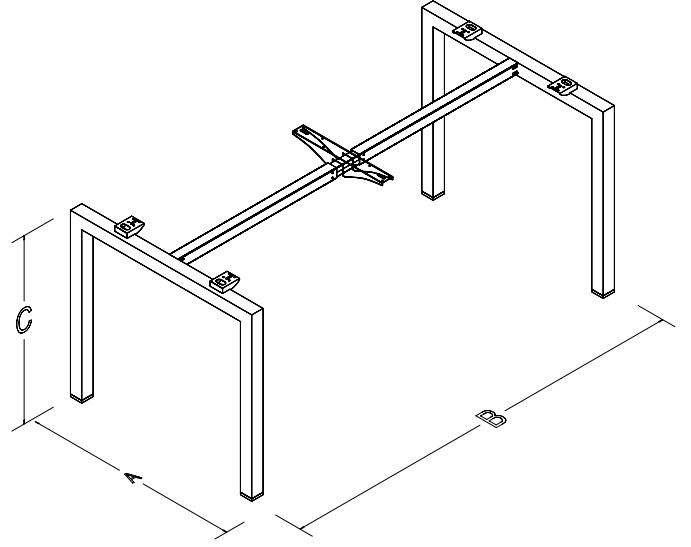

LINK

A	600	700	800	900	
B	1200	1400	1600	1800	
C	720