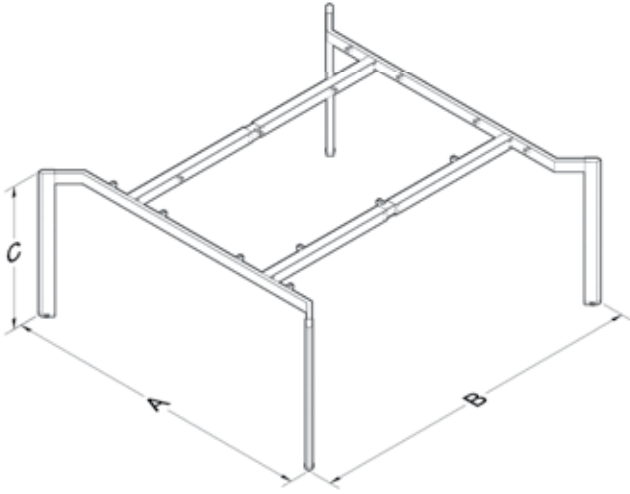

A	1400	1600			
B	1400	1600	1800		
C	720