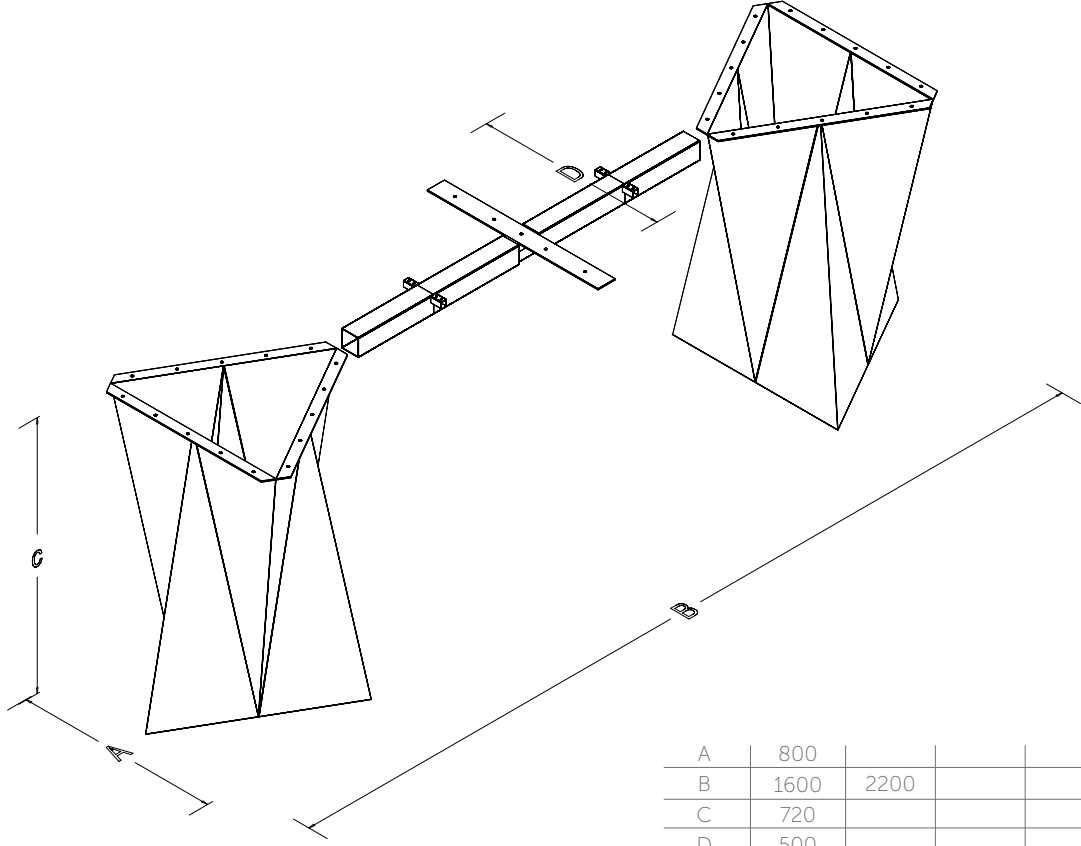

KASTRA

A	800				
B	1600	2200			
C	720				
D	500