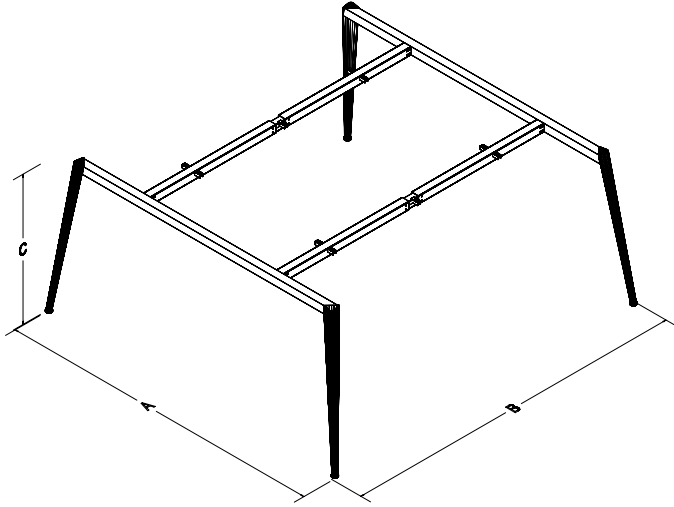

A	1400	1600			
B	1400	1600	1800		
C	720