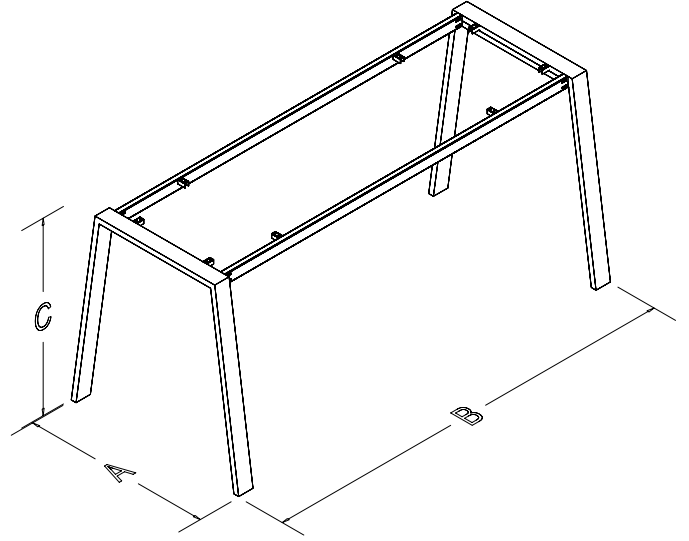

A	500	600	700	800	900
B	1200	1400	1600	1800	
C	720