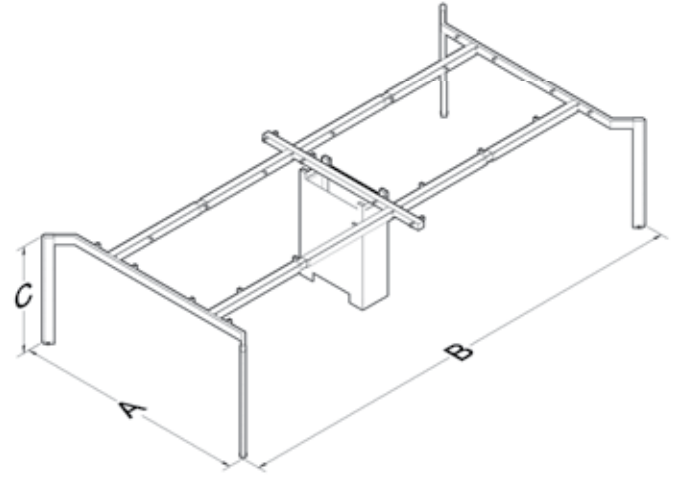

A	1400	1600			
B	2400	2800	3200		
C	720				

TEKNİK ÖZELLİKLERİ

Ürünlerimizin standart yüksekliği 720 mm'dir. Ürünümüzde tabla ölçünüze göre sabit veya teleskopik travers kullanılmaktadır. Ürünlerimizde elektrostatik toz boya uygulanmaktadır. Özel ölçülerde üretim, demonte şekilde sevkiyat. Ürünlerimiz patentlidir.

TECHNICAL SPECIFICATIONS

The standard height of our products is 720 mm. Either fixed or telescopic traverse can be used according to the measurements of the table. Electrostatic powder coating technique is applied to our products. Production in custom sizes and demounted shipment. Our products have been patented.

Renkler
Colors

9006 TEX

9016 TEX

7016 TEX

9005 TEX