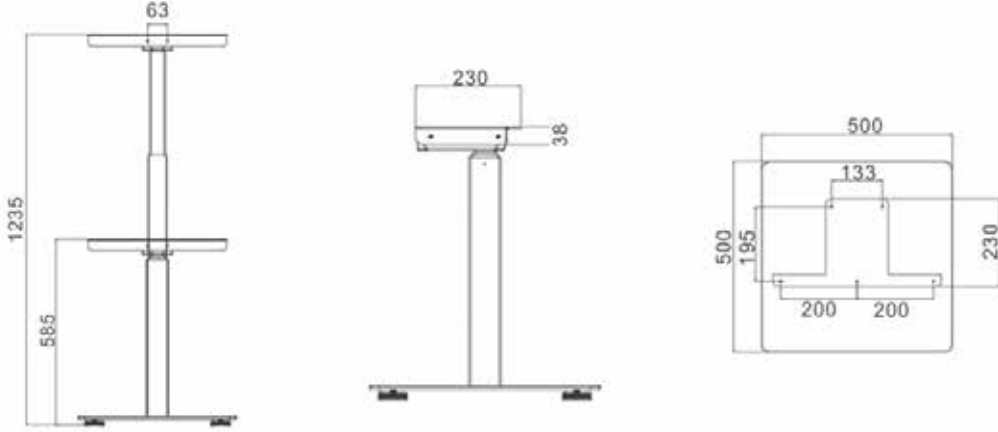

Metallic Furniture Solutions

*OMAR
GROUP*

www.omargrup.com

BISTRO ELEKTRİKLI MASA

BISTRO ELECTRIC TABLE

ÜRÜN ÖZELLİKLERİ

1. Ayarlanabilir yükseklik aralığı: 585-1235mm
2. Delik ayak tasarımı yok, çerçevenin dışında vida yok
3. Yük kapasitesi: 800N
4. Maksimum hız: 40 mm/sn
5. Düşük gürültü seviyesi: Yüksüz durumda <50dB
6. Çarpışma önleyici güvenlik koruması
7. Düşük bekleme gücü <0.1W
8. Yüzey: Standart renklerde toz boya: Beyaz(RAL9016), Siyah(RAL9005), Gri(RAL9006)

PRODUCT FEATURES

1. Adjustable height range: 585-1235mm
2. No hole leg design, no screw on the outside of frame
3. Load capacity: 800N
4. Max speed: 40mm/s
5. Low noise level: <50dB with no-load condition
6. Anti-collision safety protection
7. Low standby power <0.1W
8. Surface: powder coating with standard colors: White(RAL9016), Black(RAL9005), Grey(RAL9006)

PRODUCT FEATURES

1. Adjustable height range: 720-1200mm
2. Frame extendable range: 1080-1800mm
3. No hole leg design, no screw on the outside of frame
4. Load capacity: 1250N
5. Max speed: 32mm/s
6. Low noise level: <50dB with no-load condition
7. Anti-collision safety protection
8. Low standby power <0.1W
9. Surface: powder coating with standard colors: White(RAL9016), Black(RAL9005), Grey(RAL9006)

TECHNICAL SPECIFICATIONS

The standard height of our products is 720 mm. Either fixed or telescopic traverse can be used according to the measurements of the table. Electrostatic powder coating technique is applied to our products. Production in custom sizes and demounted shipment. Our products have been patented.