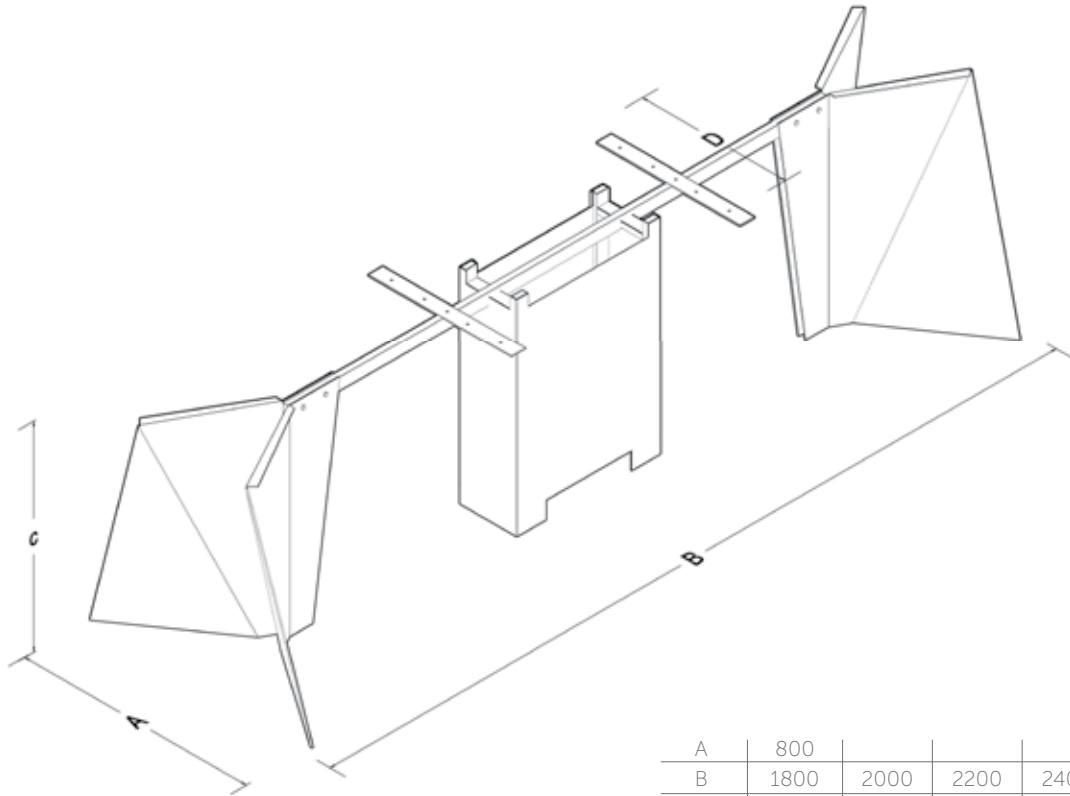

ELEKTRA

A	800				
B	1800	2000	2200	2400	
C	720				
D	500