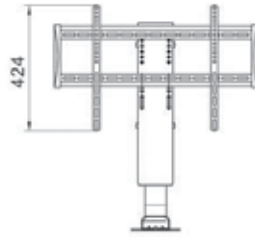

BBS35VT-1000