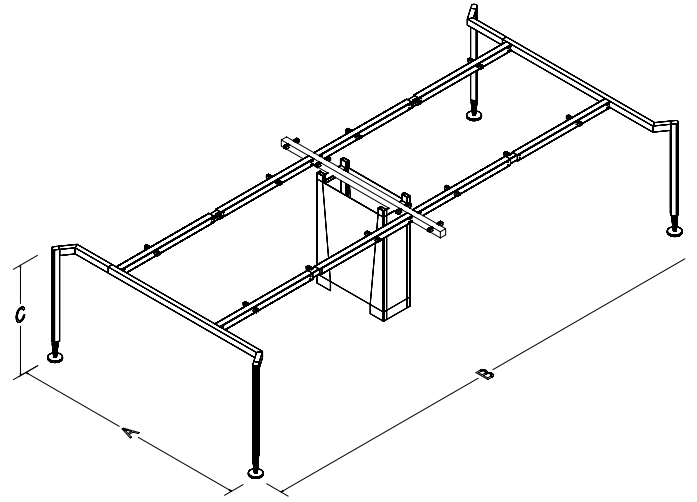

A	1400	1600		
B	2400	2800	3200	
C	720			

TEKNİK ÖZELLİKLERİ

Ürünlerimizin standart yüksekliği 720 mm'dir. Ürünümüzde tabla ölçünüze göre sabit veya teleskopik travers kullanılmaktadır. Ürünlerimizde elektrostatik toz boya uygulanmaktadır. Özel ölçülerde üretim, demonte şekilde sevkiyat. Ürünlerimiz patentlidir.

TECHNICAL SPECIFICATIONS

The standard height of our products is 720 mm. Either fixed or telescopic traverse can be used according to the measurements of the table. Electrostatic powder coating technique is applied to our products. Production in custom sizes and demounted shipment. Our products have been patented.

Renkler Colors

9006 TEX

9016 TEX

7016 TEX

9005 TEX