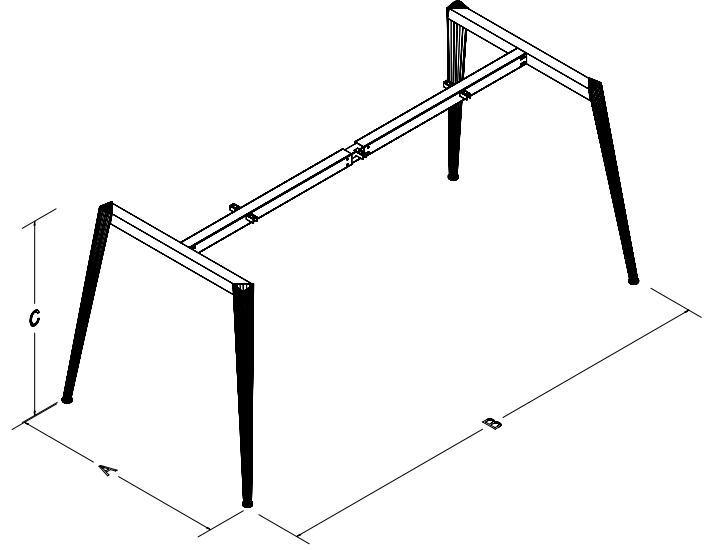

Rigel

A	500	600	700	800	900
B	1200	1400	1600	1800	
C	720