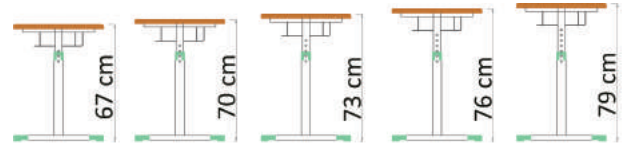

SMS - 01

LA - 03

TR - 02

STUDENT CHAIR AND DESK

50*70 cm WERZALIT TABLE

STUDENT CHAIR AND DESK

DC - 01

DEMONTE SINGLE CHAIR AND DESK
DT - 01