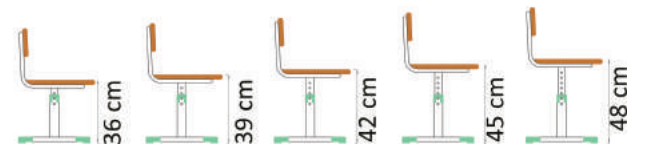

SMS - 01

LA - 03

TR - 02

STUDENT CHAIR AND DESK

50*70 cm WERZALIT TABLE

STUDENT CHAIR AND DESK

DC - 01

DEMONTE SINGLE CHAIR AND DESK
DT - 01